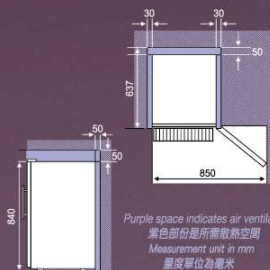

V30SGE/S

This bijou cellar is best suited for the stylish wine enthusiasts
此精緻酒櫃，最適合有時尚品味的愛酒人仕

V30SGM

A user-friendly model, ideal for storing petite collection at home
簡單易用，方便在家中存放佳釀

Features 特點

LED temperature display
電子溫度顯示屏

Double layer glass door with anti-condensation layer
兩層玻璃門及防冷凝隔層

Reversible door hinges
可左右調換門鉸

Internal blue LED light
內置藍色LED櫃燈

Security thermostat
冷凍安全恆溫器

Electronic control, single temperature
電子控制單一溫度

Stainless steel door frame
不銹鋼門框

Adjustable wooden shelves
可調校式木板層格

TECHNICAL DATA 規格

MODEL 型號	V30SGE / S
Capacity 容量 (0.75L公升)	35 bottle瓶
Number of shelves 層格	4
Dimension 體積: H高 x W闊 x D深	840 x 493 x 587 mm毫米 33.1 x 19.4 x 23.2 ins吋
Adjustable Temperature 可調校溫度	5°C -18°C

Features 特點

Double layer glass door with anti-condensation layer
兩層玻璃門及防冷凝隔層

Reversible door hinges
可左右調換門鉸

Internal light
內置櫃燈

Mechanical control, single temperature
機械式控制

Adjustable wooden shelves
可調校式木板層格

TECHNICAL DATA 規格

MODEL 型號	V30SGM
Capacity 容量 (0.75L公升)	35 bottle瓶
Number of shelves 層格	4
Dimension 體積: H高 x W闊 x D深	830 x 493 x 590 mm毫米 32.7 x 19.4 x 23.2 ins吋
Adjustable Temperature 可調校溫度	5°C -18°C