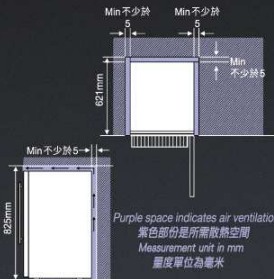

TECHNICAL DATA 規格

MODEL 型號	V40SGE/S
Capacity 容量 (0.75L 公升)	40 bottle 瓶
Number of shelves 層格	5
Dimension 體積 : H高 x W闊 x D深	820 x 595 x 616 mm 毫米 32.3 x 23.4 x 24.3 ins 吋
Adjustable Temperature 可調校溫度	5°C - 18°C