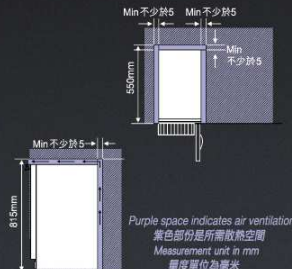

TECHNICAL DATA 規格

MODEL 型號	V20SGE/S
Capacity 容量 (0.75L 公升)	18 bottle 瓶
Number of shelves 層格	6
Dimension 體積: H高 x W闊 x D深	810 x 300 x 592 mm 毫米 31.9 x 11.8 x 23.3 ins 吋
Adjustable Temperature 可調校溫度	5°C - 18°C